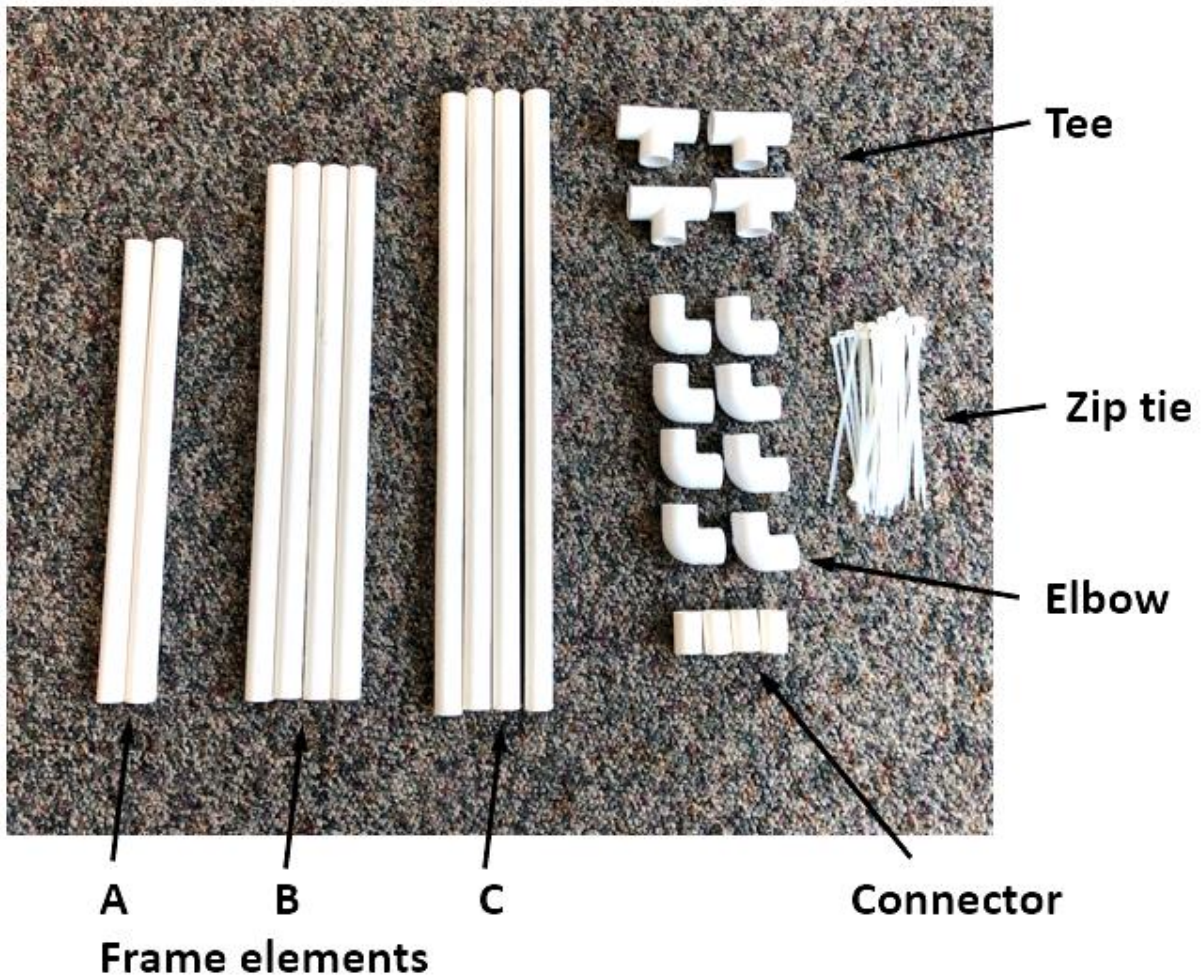

Standard Package Hider Parts List

Part	Standard Hider	Front Extender add-on	Side Extender add-on
Frame elements :			
A : 14.5 inches	2		
B : 17.5 inches	4	3	1
C : 20.75 inches	4		2
Tees	4	1	2
Elbows	8		
Cross & extention		1	
Connectors	4		
Zip ties (6 inch)	33	12	12
Panels	3	1	1